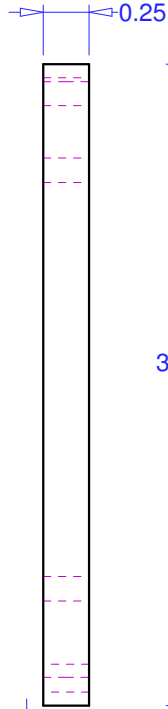

CA-DP2-4x-40_v7

Metric dimensions are in italics.