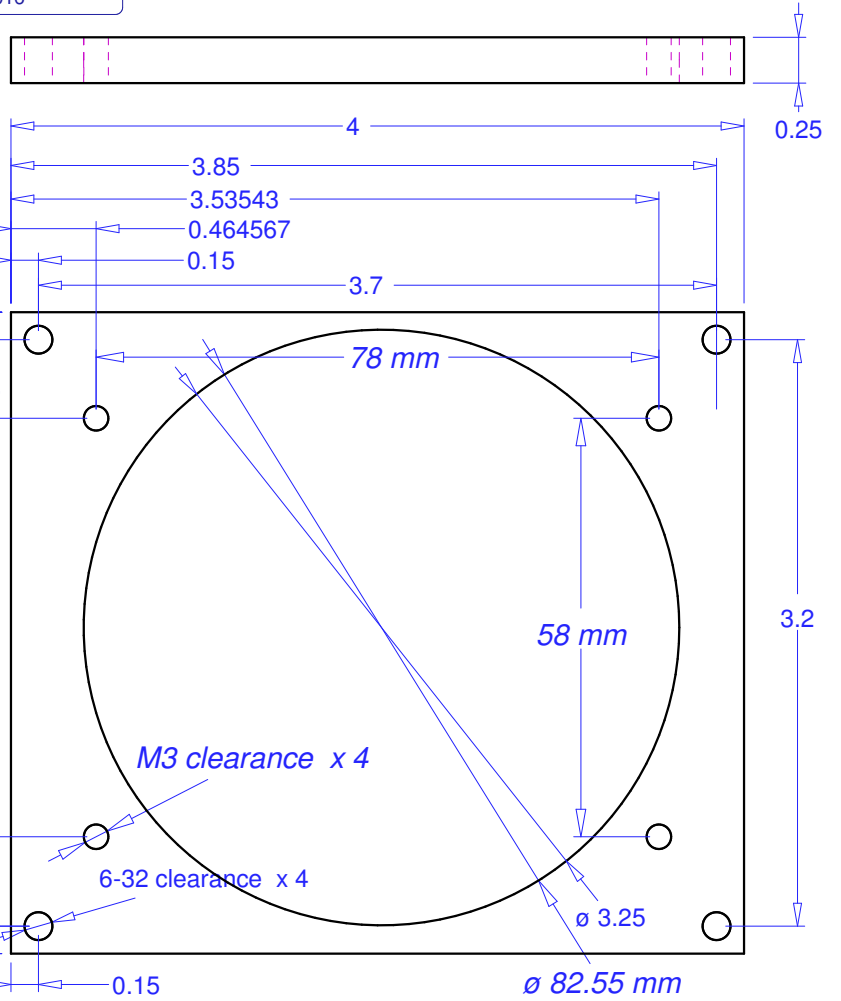

CA-DP2-4x-40_v7

Metric dimensions are in italics.